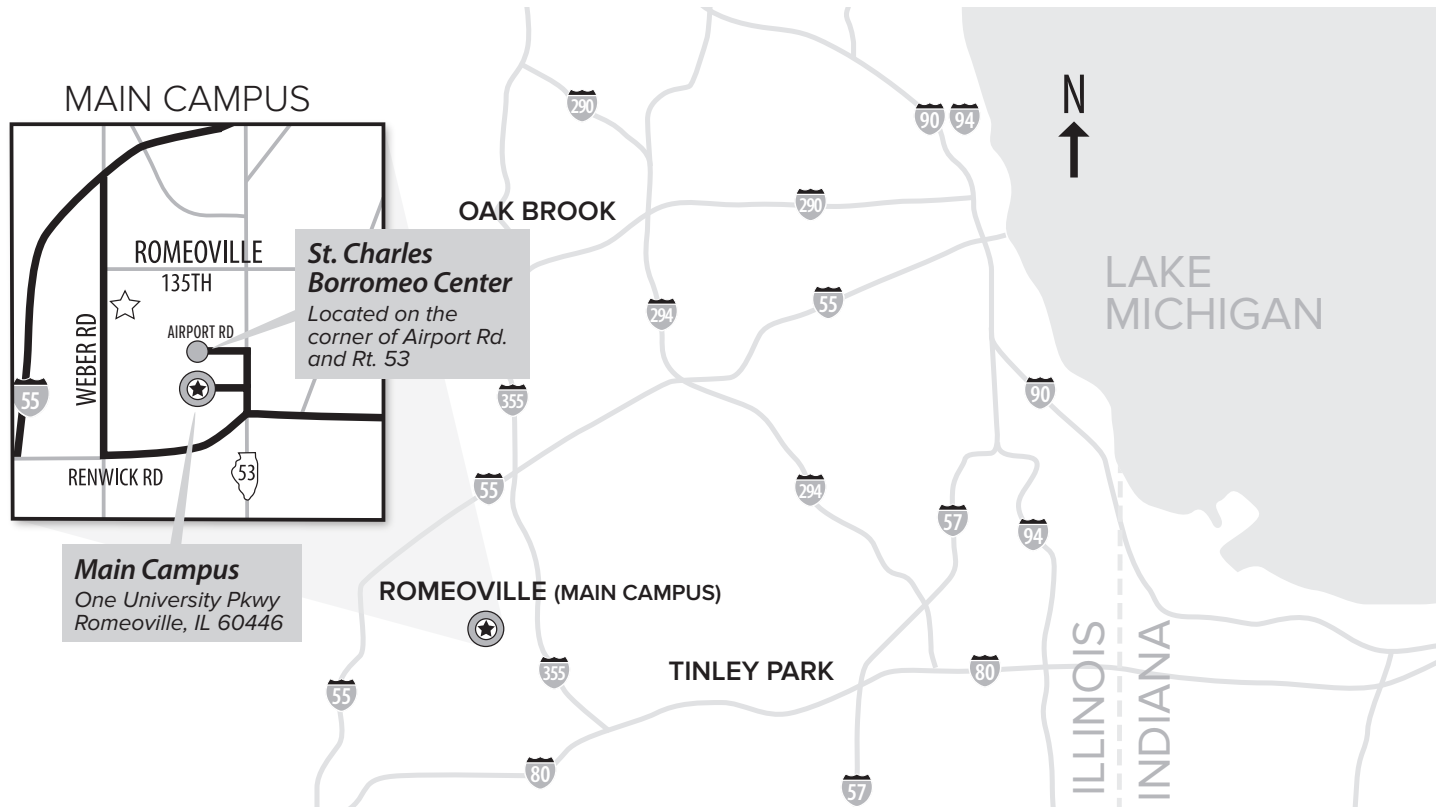

ROMEIOVILLE

One University Parkway
Romeioville, Illinois 60446
(815) 838-0500

DRIVING DIRECTIONS

From the East/West

- Take I-80 to the Rt. 7 Larkin Ave. exit in Joliet.
- Go north on Larkin. It becomes Weber Rd. Continue north to Renwick Rd.
- Turn right (east) on Renwick Rd. and proceed to Rt. 53.
- Turn left (north) on Rt. 53.
- The main campus at University Parkway will be ½ mile on the left at the stoplight.
- To access St. Charles Borromeo, continue north to the second stoplight and turn left at Airport Rd. Turn left at the entrance on the left.

From Joliet

- Go north on Rt. 7 Larkin Ave. It becomes Weber Rd. Continue north to Renwick Rd.
- Turn right (east) on Renwick Rd. and proceed to Rt. 53.
- Turn left (north) on Rt. 53.
- The main campus at University Parkway will be ½ mile on the left at the stoplight.
- To access St. Charles Borromeo, continue north to the second stoplight and turn left at Airport Rd. Turn left at the entrance on the left.

From the Northwest

- Take the I-355 south tollway to I-55.
- Proceed south on I-55 to Weber Rd.
- Continue south on Weber Rd. to Renwick Rd.
- Turn left (east) on Renwick Rd. and proceed to Rt. 53.
- Turn left (north) on Rt. 53.
- The main campus at University Parkway will be ½ mile on the left at the stoplight.
- To access St. Charles Borromeo, continue north to the second stoplight and turn left at Airport Rd. Turn left at the entrance on the left.

From Chicago

- Take I-55 (Stevenson Expy.) south to Weber Rd.
- Continue south on Weber Rd. to Renwick Rd.
- Turn left (east) on Renwick Rd. and proceed to Rt. 53.
- Turn left (north) on Rt. 53.
- The main campus at University Parkway will be ½ mile on the left at the stoplight.
- To access St. Charles Borromeo, continue north to the second stoplight and turn left at Airport Rd. Turn left at the entrance on the left.