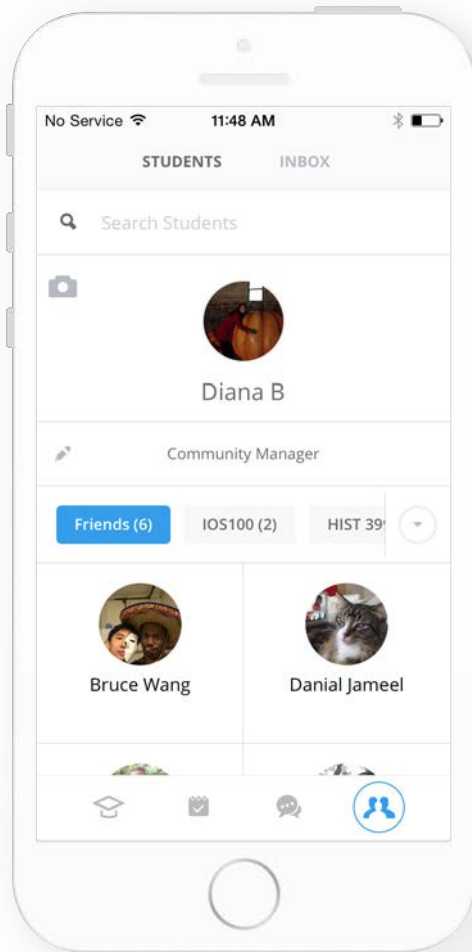

We've added three icons on top of your school's image for quick and easy access to campus announcements, weather information and campus safety.

Timetable

Keep organized and stay on track with your scheduled events, to-dos, classes and deadlines with this comprehensive timetable feature.

Organize and edit your classes and semesters. Manage your orientation and academic calendar subscriptions.

Manage your to-dos with a drop down option to organize to-do lists by classes.

Choose between list and weekly views to track upcoming events, classes, and academic calendar dates - a drop down option allows for ease of navigation to a specific date

Add new events, classes, to-do's and study sessions.

Feed

Connect to your campus community through the wall.

Post, comment, and favourite on the campus-wide feed

Need a ride? Want to start a study group? Check out 'Groups' for topic-specific posts and class-only walls.

Students

Connect and collaborate with friends and students on campus.

Students

- Manage your student profile
- Browse your list of friends and classmates
- Select a friend to chat and see their schedules