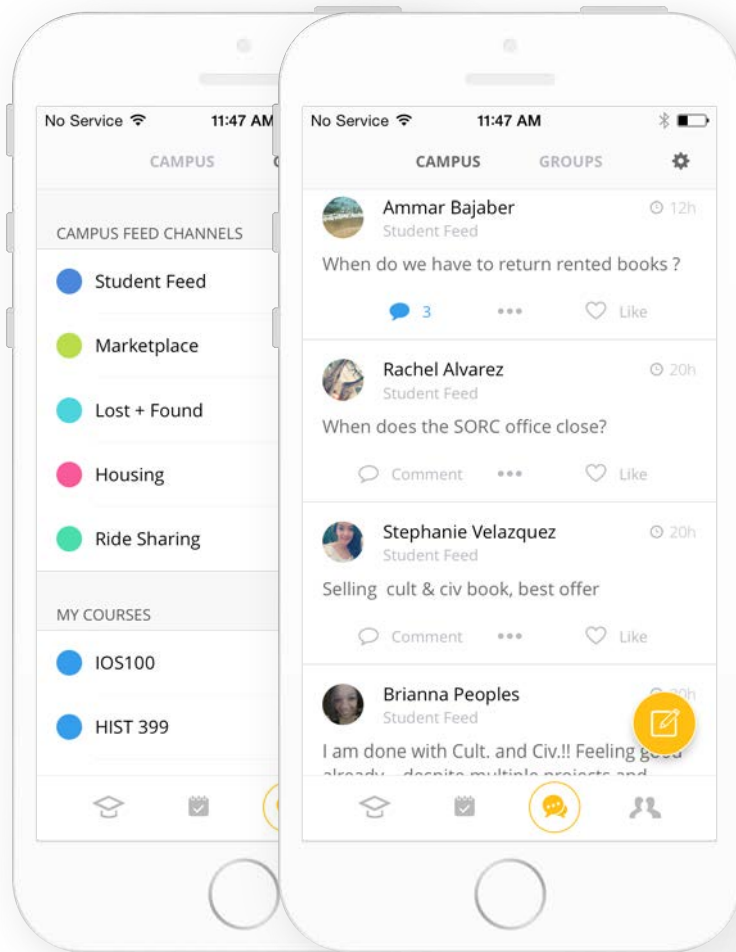

Feed

Connect to your campus community through the wall.

Post, comment, and favourite on the campus-wide feed

Need a ride? Want to start a study group? Check out 'Groups' for topic-specific posts and class-only walls.