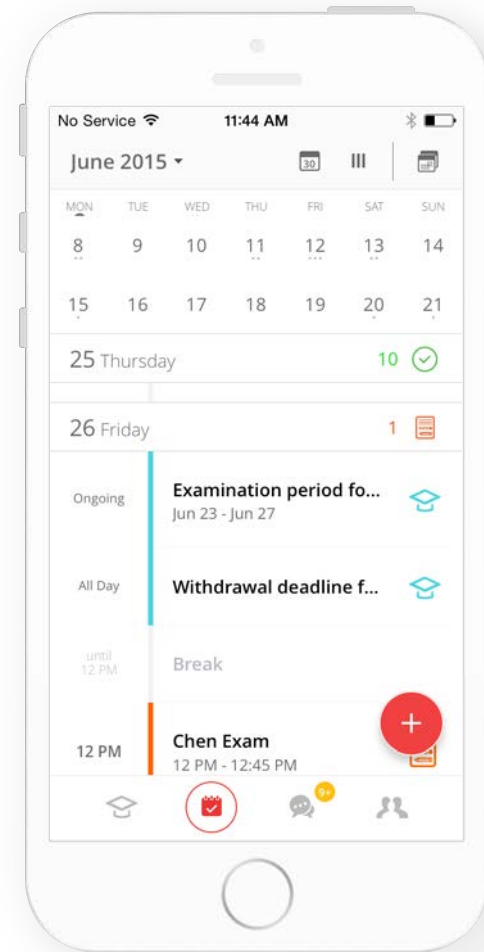

Timetable

Keep organized and stay on track with your scheduled events, to-dos, classes and deadlines with this comprehensive timetable feature.

Organize and edit your classes and semesters. Manage your orientation and academic calendar subscriptions.

Manage your to-dos with a drop down option to organize to-do lists by classes.

Choose between list and weekly views to track upcoming events, classes, and academic calendar dates - a drop down option allows for ease of navigation to a specific date

Add new events, classes, to-do's and study sessions.