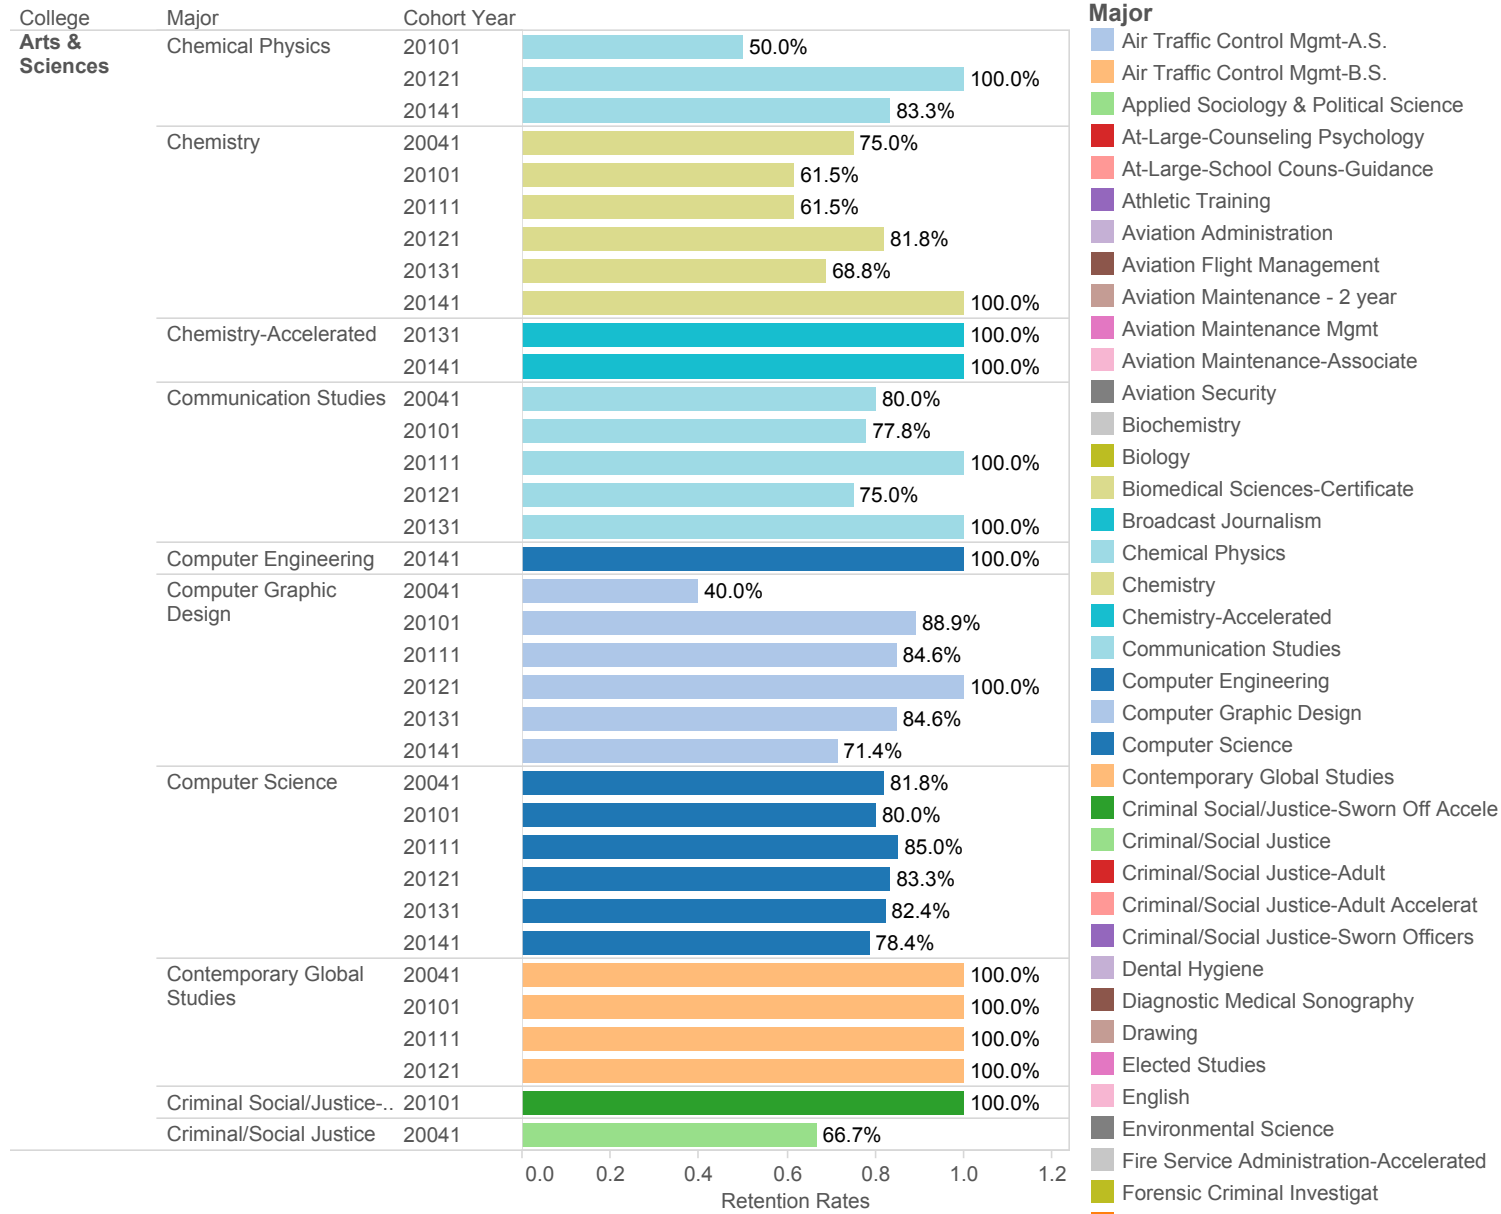

College FTFY Fall- Fall Retention Rates

RetnPercent for each Cohort Year broken down by College and Major. Color shows details about Major. The marks are labeled by RetnPercent. The data is filtered on ProgramLevel, which keeps Graduate and Undergraduate. The view is filtered on College, Major and Cohort Year. The College filter keeps Arts & Sciences. The Major filter keeps 162 of 162 members. The Cohort Year filter excludes Fall 2005, Fall 2006, Fall 2007, Fall 2008 and Fall 2009.