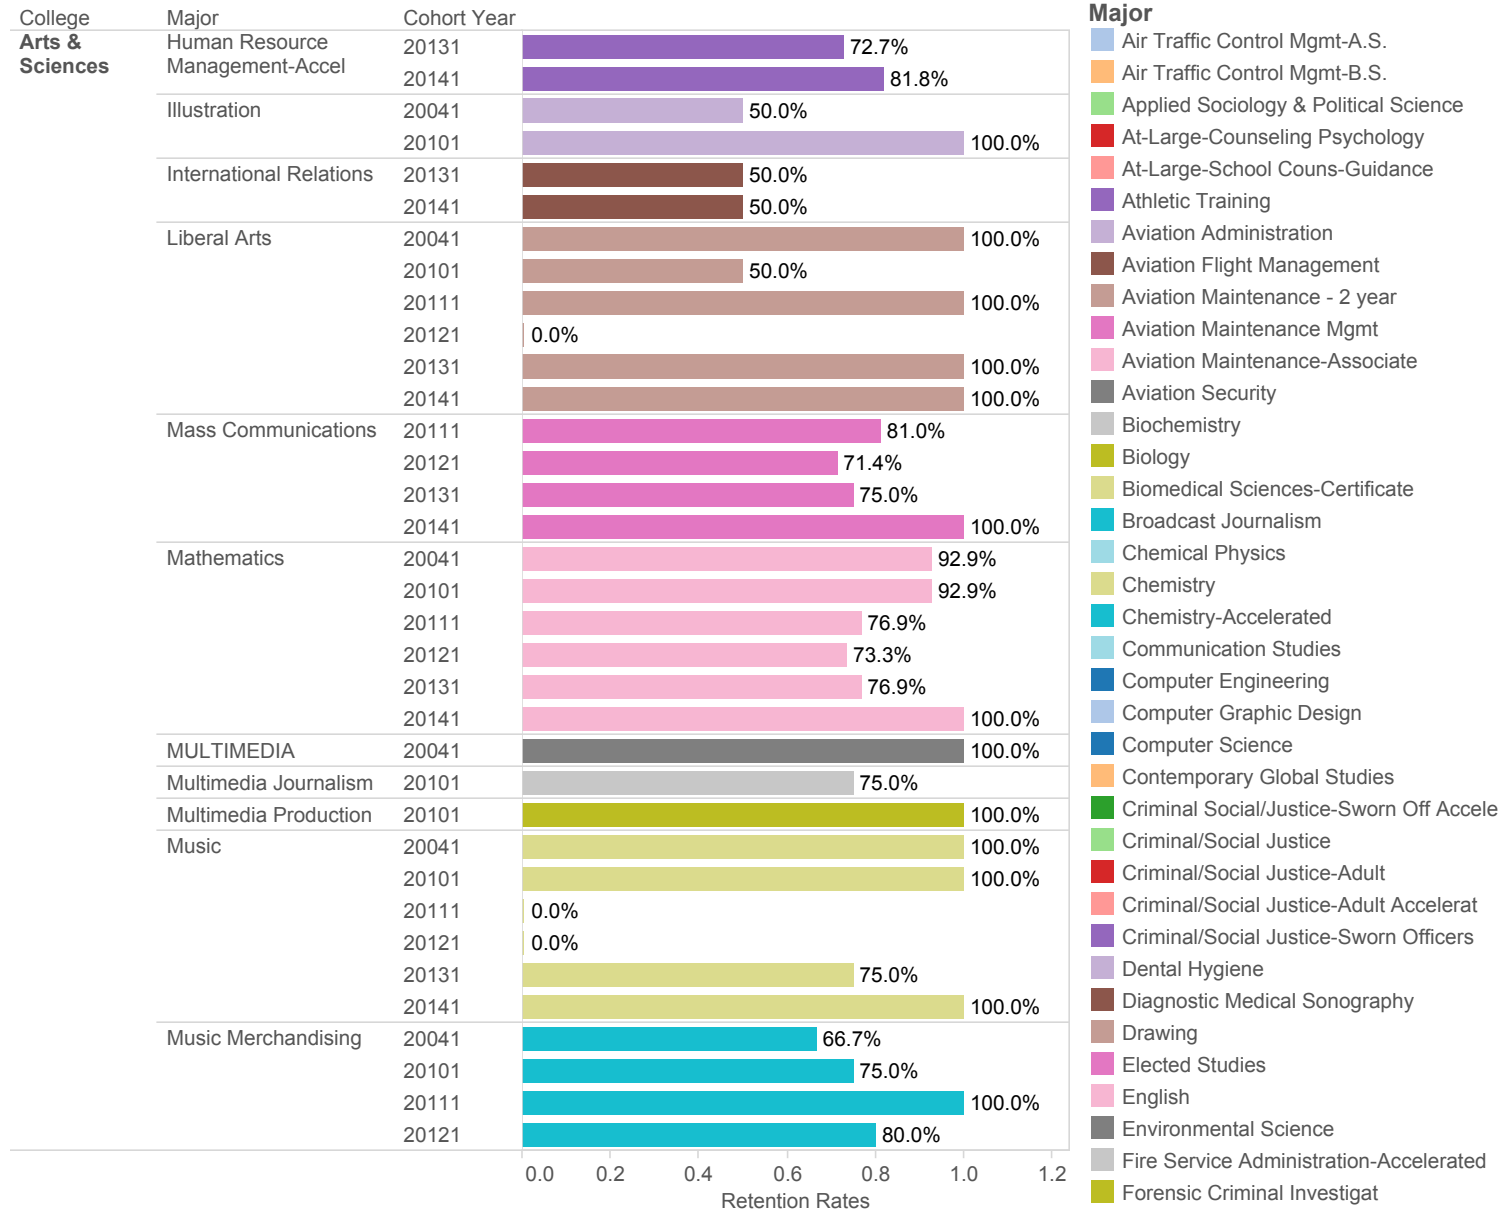

College FTFY Fall- Fall Retention Rates

RetnPercent for each Cohort Year broken down by College and Major. Color shows details about Major. The marks are labeled by RetnPercent. The data is filtered on ProgramLevel, which keeps Graduate and Undergraduate. The view is filtered on College, Major and Cohort Year. The College filter keeps Arts & Sciences. The Major filter keeps 162 of 162 members. The Cohort Year filter excludes Fall 2005, Fall 2006, Fall 2007, Fall 2008 and Fall 2009.