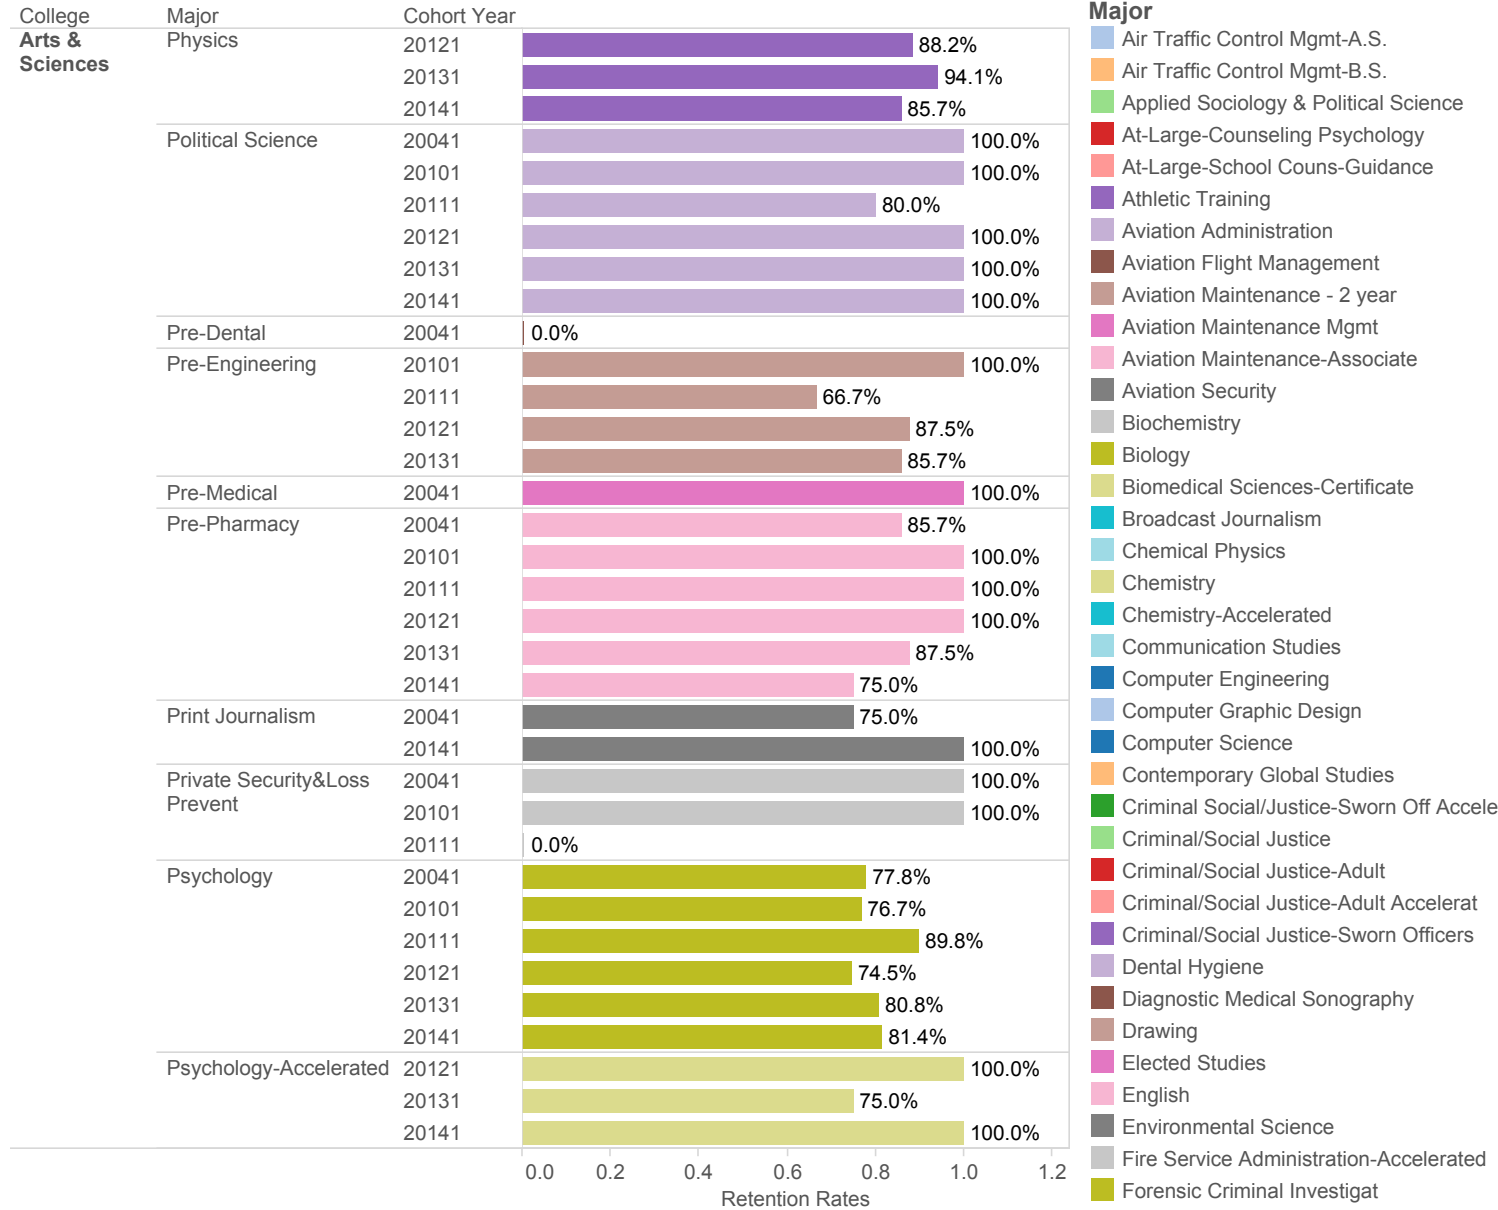

College FTFY Fall- Fall Retention Rates

RetnPercent for each Cohort Year broken down by College and Major. Color shows details about Major. The marks are labeled by RetnPercent. The data is filtered on ProgramLevel, which keeps Graduate and Undergraduate. The view is filtered on College, Major and Cohort Year. The College filter keeps Arts & Sciences. The Major filter keeps 162 of 162 members. The Cohort Year filter excludes Fall 2005, Fall 2006, Fall 2007, Fall 2008 and Fall 2009.