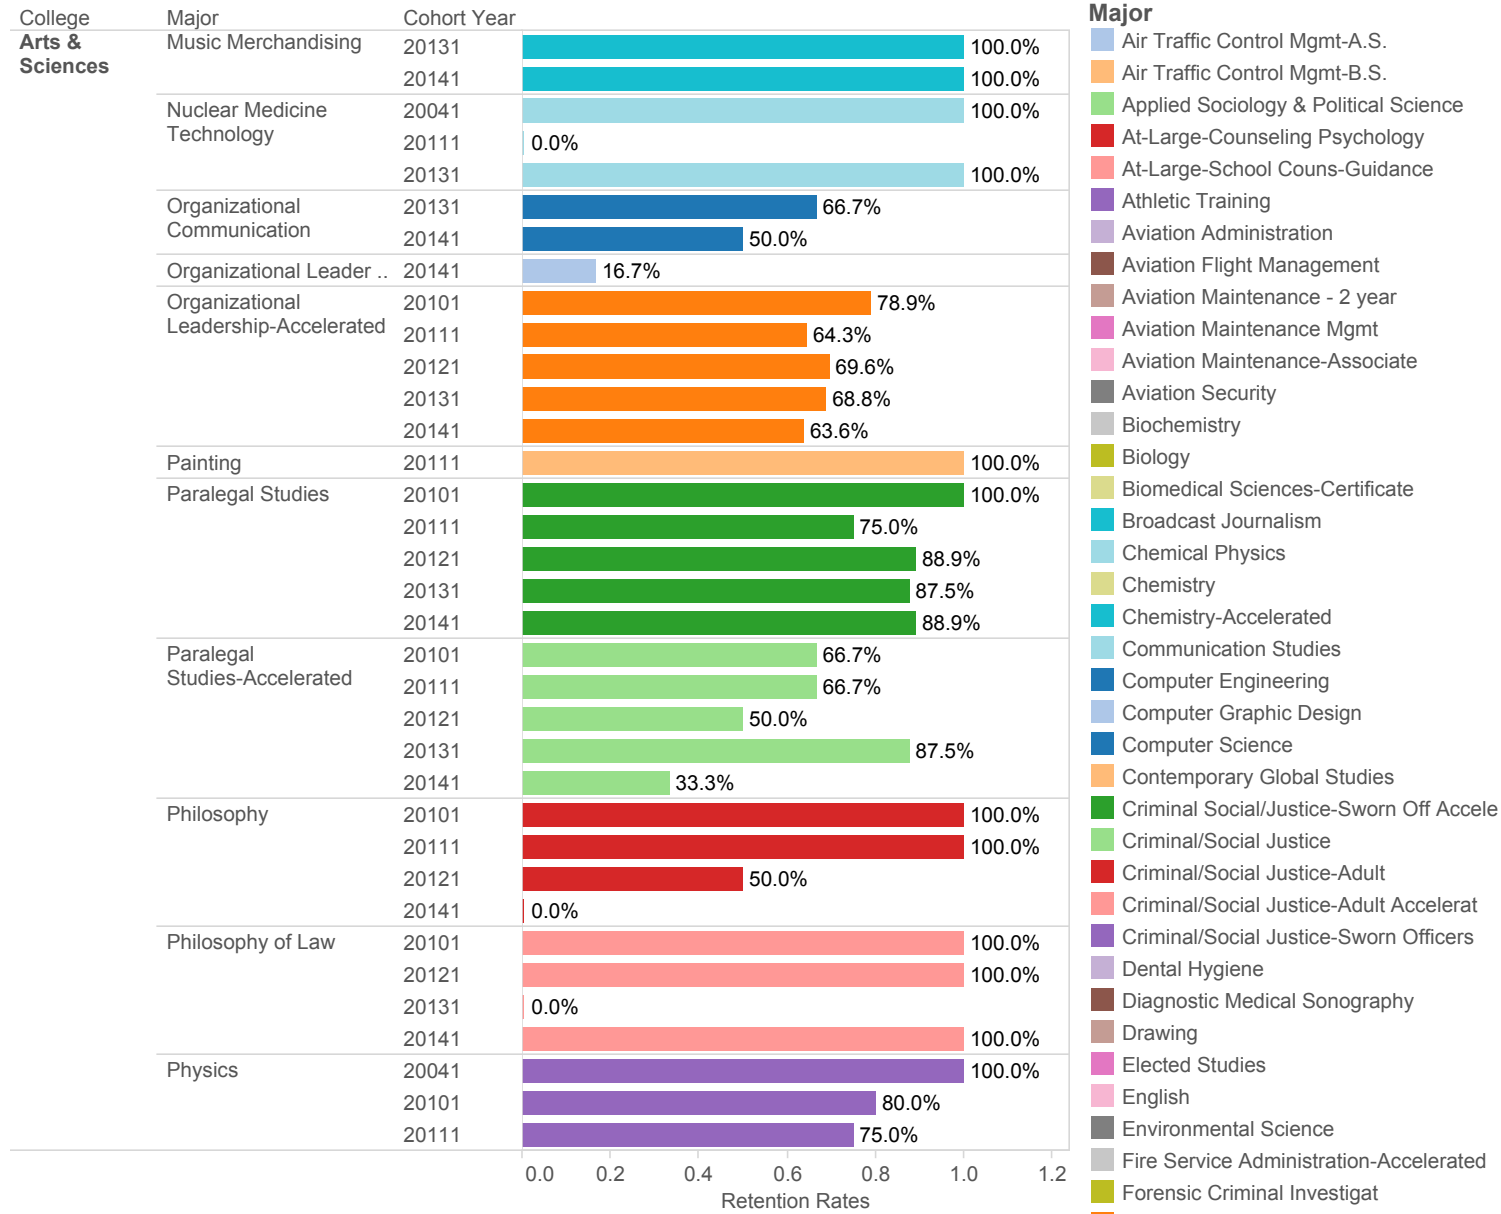

College FTFY Fall- Fall Retention Rates

RetnPercent for each Cohort Year broken down by College and Major. Color shows details about Major. The marks are labeled by RetnPercent. The data is filtered on ProgramLevel, which keeps Graduate and Undergraduate. The view is filtered on College, Major and Cohort Year. The College filter keeps Arts & Sciences. The Major filter keeps 162 of 162 members. The Cohort Year filter excludes Fall 2005, Fall 2006, Fall 2007, Fall 2008 and Fall 2009.