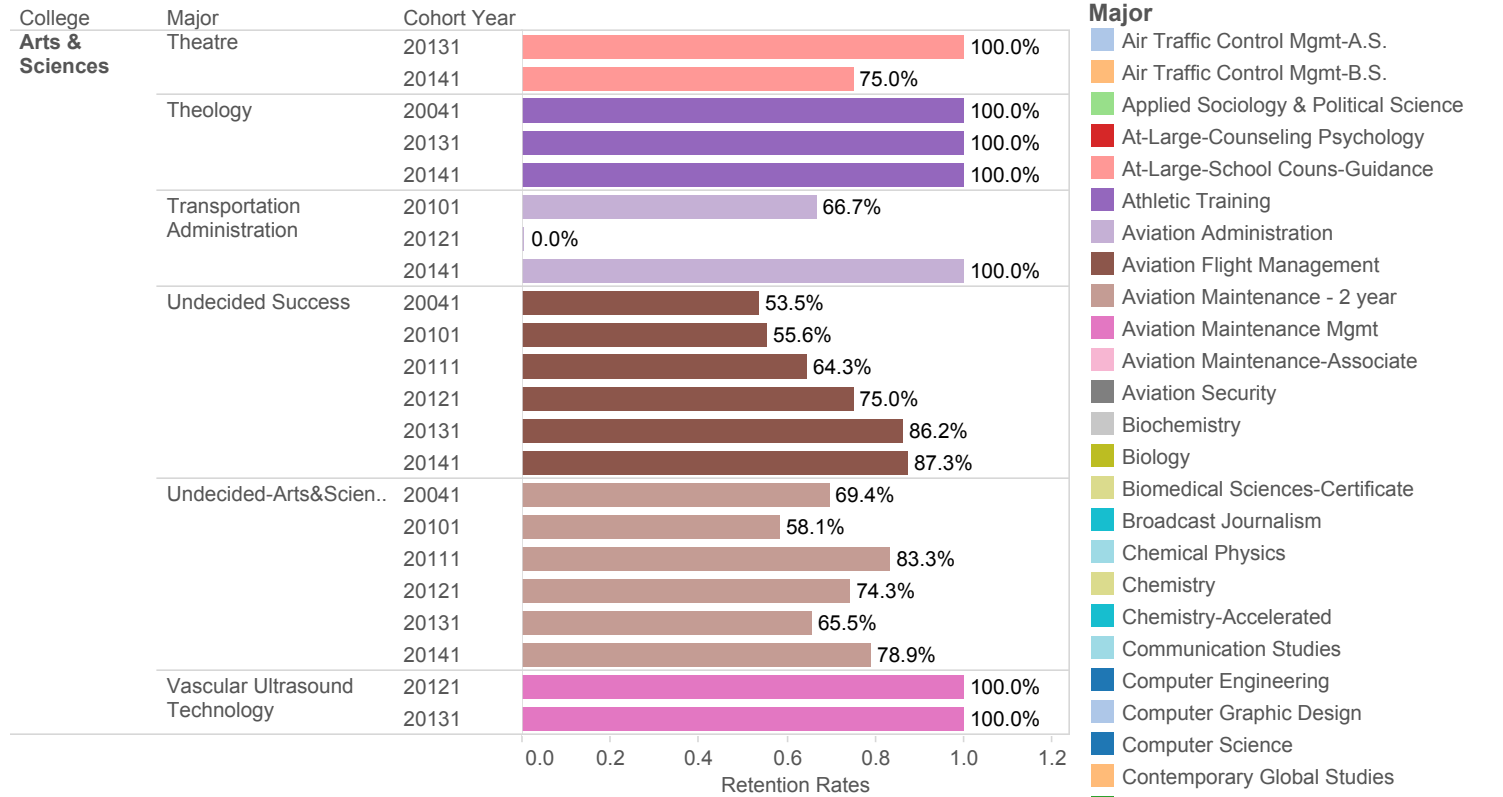

College FTFY Fall- Fall Retention Rates

RetnPercent for each Cohort Year broken down by College and Major. Color shows details about Major. The marks are labeled by RetnPercent. The data is filtered on ProgramLevel, which keeps Graduate and Undergraduate. The view is filtered on College, Major and Cohort Year. The College filter keeps Arts & Sciences. The Major filter keeps 162 of 162 members. The Cohort Year filter excludes Fall 2005, Fall 2006, Fall 2007, Fall 2008 and Fall 2009.

1. **Major**
2. Air Traffic Control Mgmt-A.S.
   - Air Traffic Control Mgmt-B.S.
   - Applied Sociology & Political Science
   - At-Large-Counseling Psychology
   - At-Large-School Couns-Guidance
   - Athletic Training
   - Aviation Administration
   - Aviation Flight Management
   - Aviation Maintenance - 2 year
   - Aviation Maintenance Mgmt
   - Aviation Maintenance-Associate
   - Aviation Security
   - Biochemistry
   - Biology
   - Biomedical Sciences-Certificate
   - Broadcast Journalism
   - Chemical Physics
   - Chemistry
   - Chemistry-Accelerated
   - Communication Studies
   - Computer Engineering
   - Computer Graphic Design
   - Computer Science
   - Contemporary Global Studies
   - Criminal Social/Justice-Sworn Off Accele
   - Criminal/Social Justice
   - Criminal/Social Justice-Adult
   - Criminal/Social Justice-Adult Accelerat
   - Criminal/Social Justice-Sworn Officers
   - Dental Hygiene
   - Diagnostic Medical Sonography
   - Drawing
   - Elected Studies
   - English
   - Environmental Science
   - Fire Service Administration-Accelerated
   - Forensic Criminal Investigat
   - General Art Studio
   - Graduate Aviation & Transport
   - Graduate Clinical Mental Health Counsel
   - Graduate Counseling Psychology
   - Graduate Criminal/Social Justc
   - Graduate Data Science