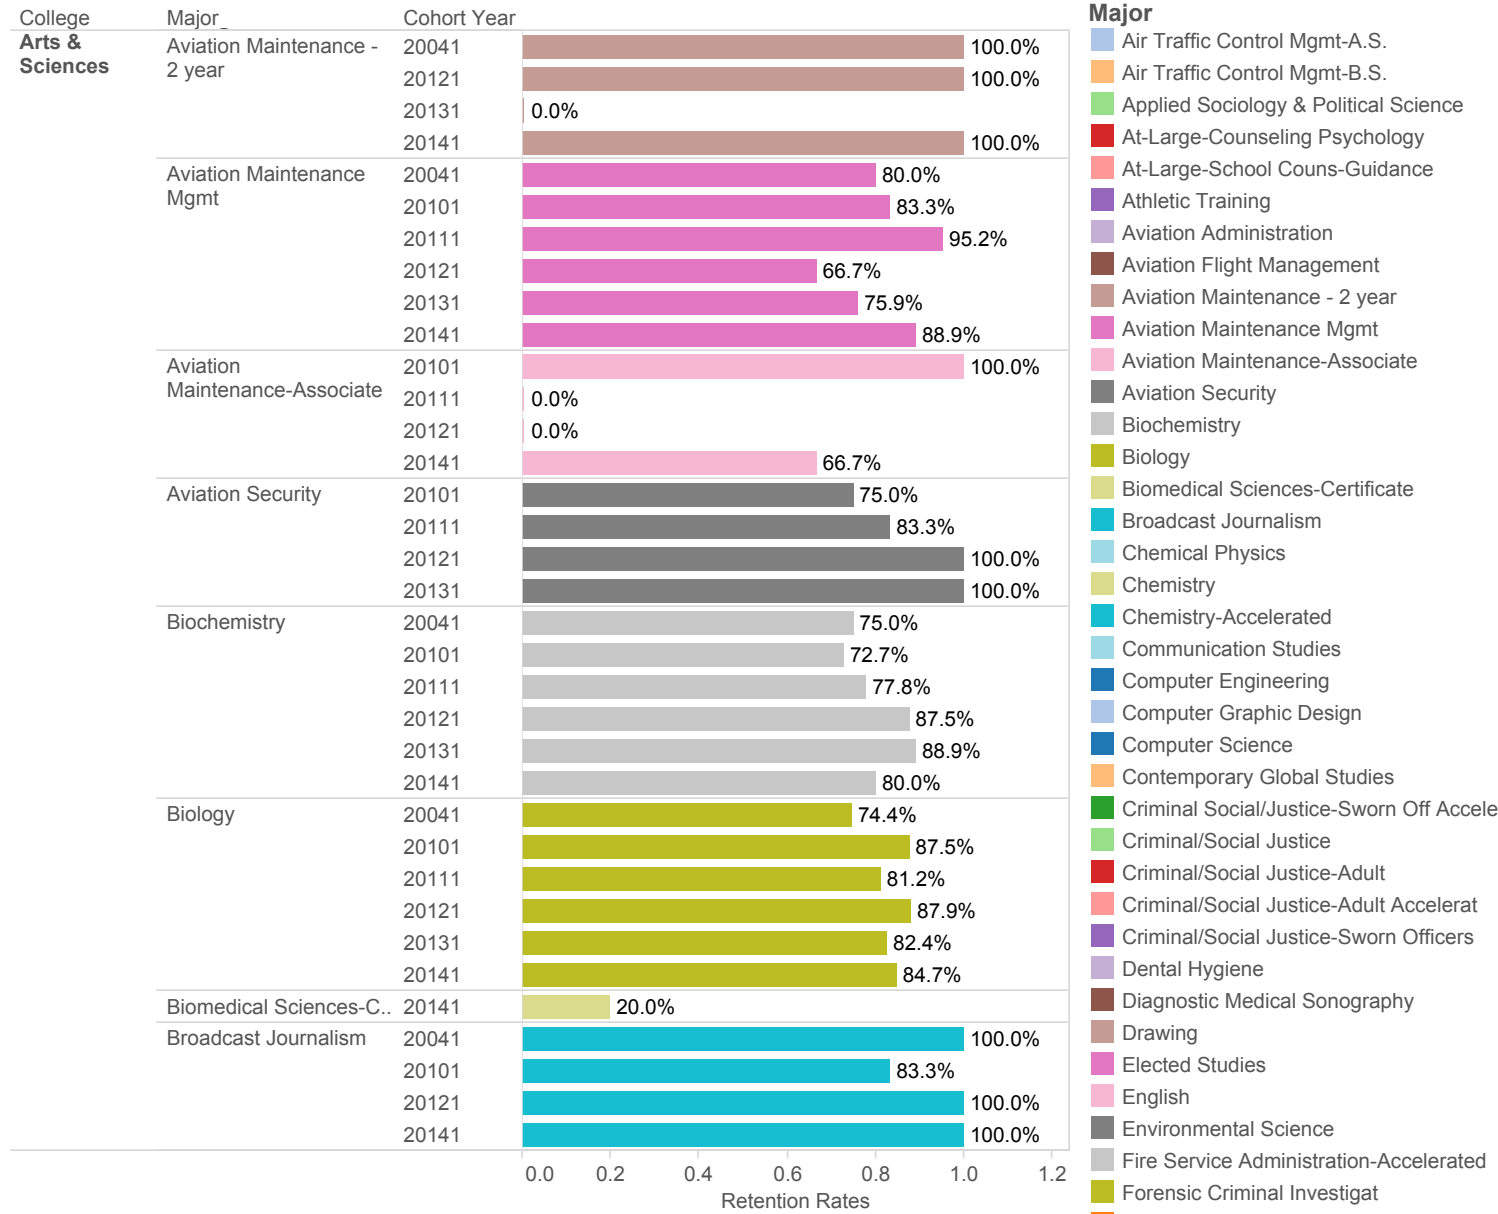

College FTFY Fall- Fall Retention Rates

RetnPercent for each Cohort Year broken down by College and Major. Color shows details about Major. The marks are labeled by RetnPercent. The data is filtered on ProgramLevel, which keeps Graduate and Undergraduate. The view is filtered on College, Major and Cohort Year. The College filter keeps Arts & Sciences. The Major filter keeps 162 of 162 members. The Cohort Year filter excludes Fall 2005, Fall 2006, Fall 2007, Fall 2008 and Fall 2009.