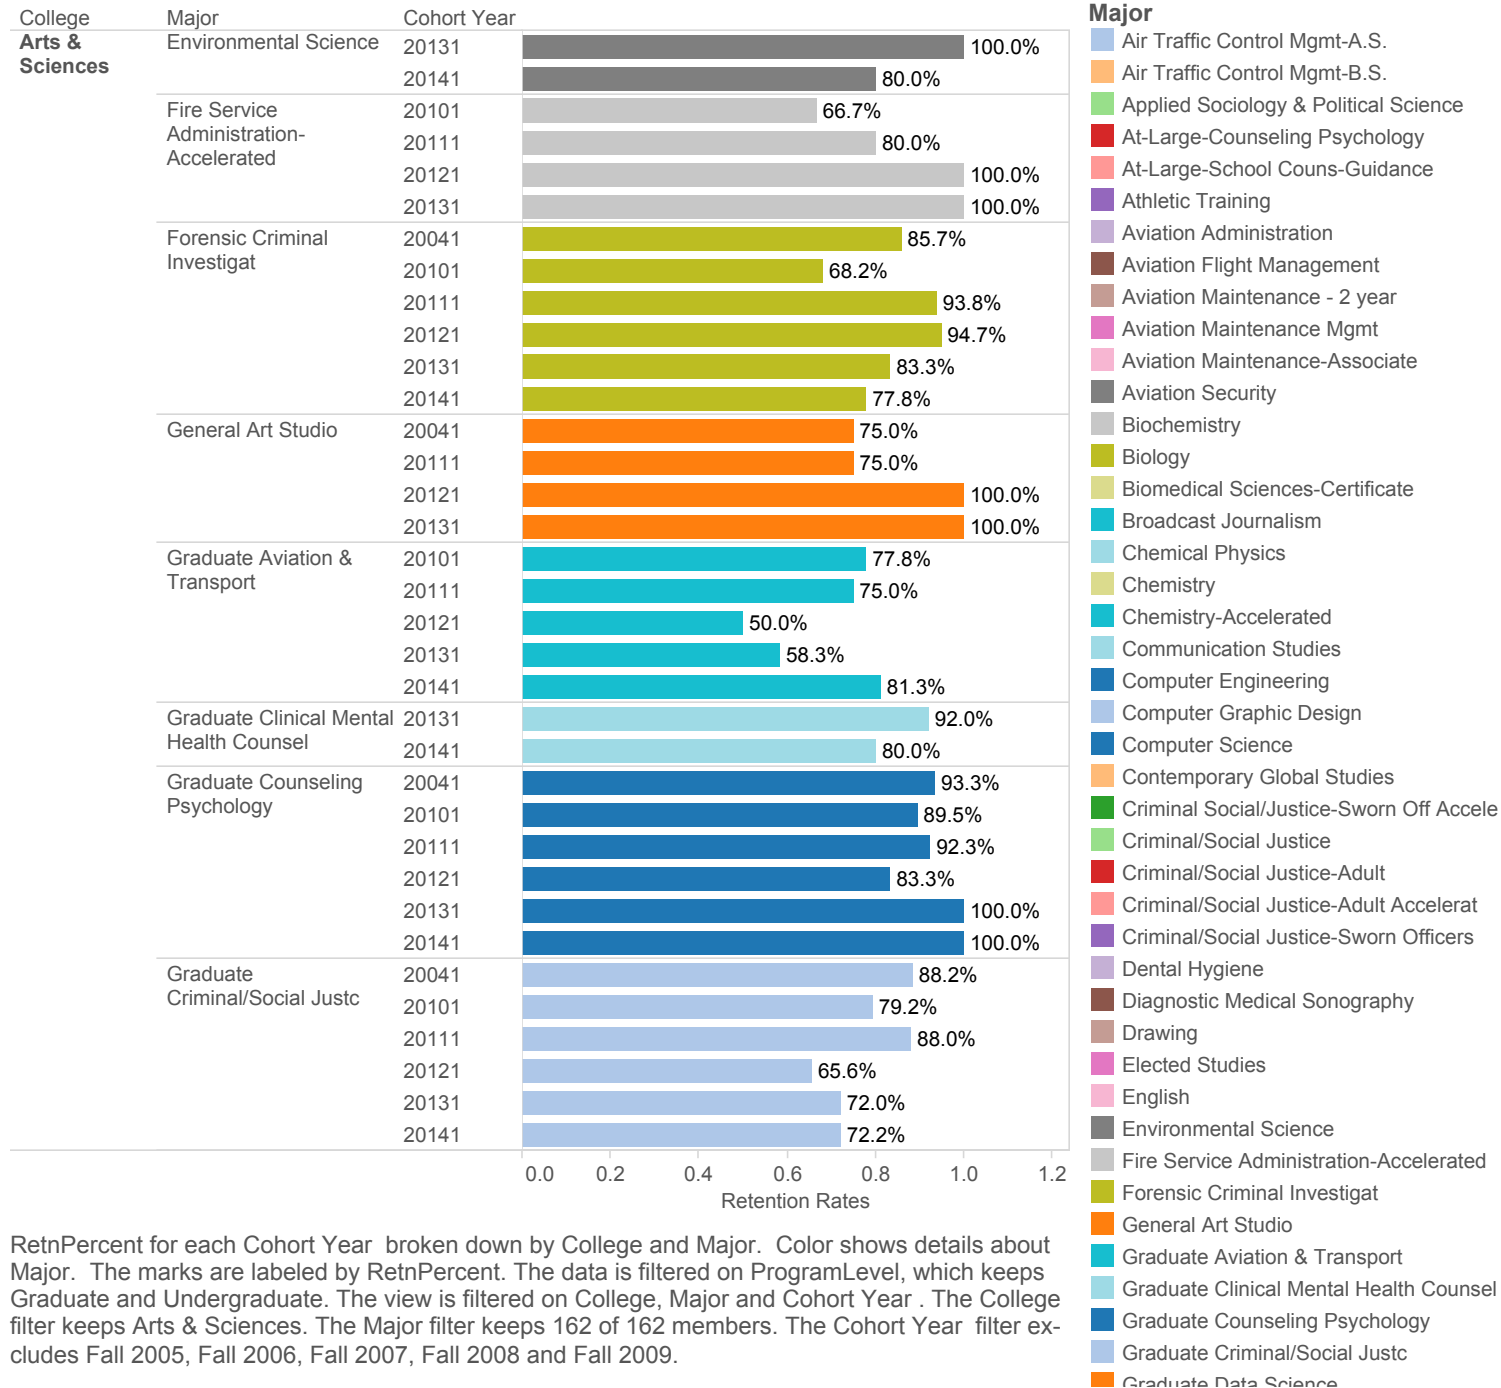

College FTFY Fall- Fall Retention Rates

RetnPercent for each Cohort Year broken down by College and Major. Color shows details about Major. The marks are labeled by RetnPercent. The data is filtered on ProgramLevel, which keeps Graduate and Undergraduate. The view is filtered on College, Major and Cohort Year. The College filter keeps Arts & Sciences. The Major filter keeps 162 of 162 members. The Cohort Year filter excludes Fall 2005, Fall 2006, Fall 2007, Fall 2008 and Fall 2009.