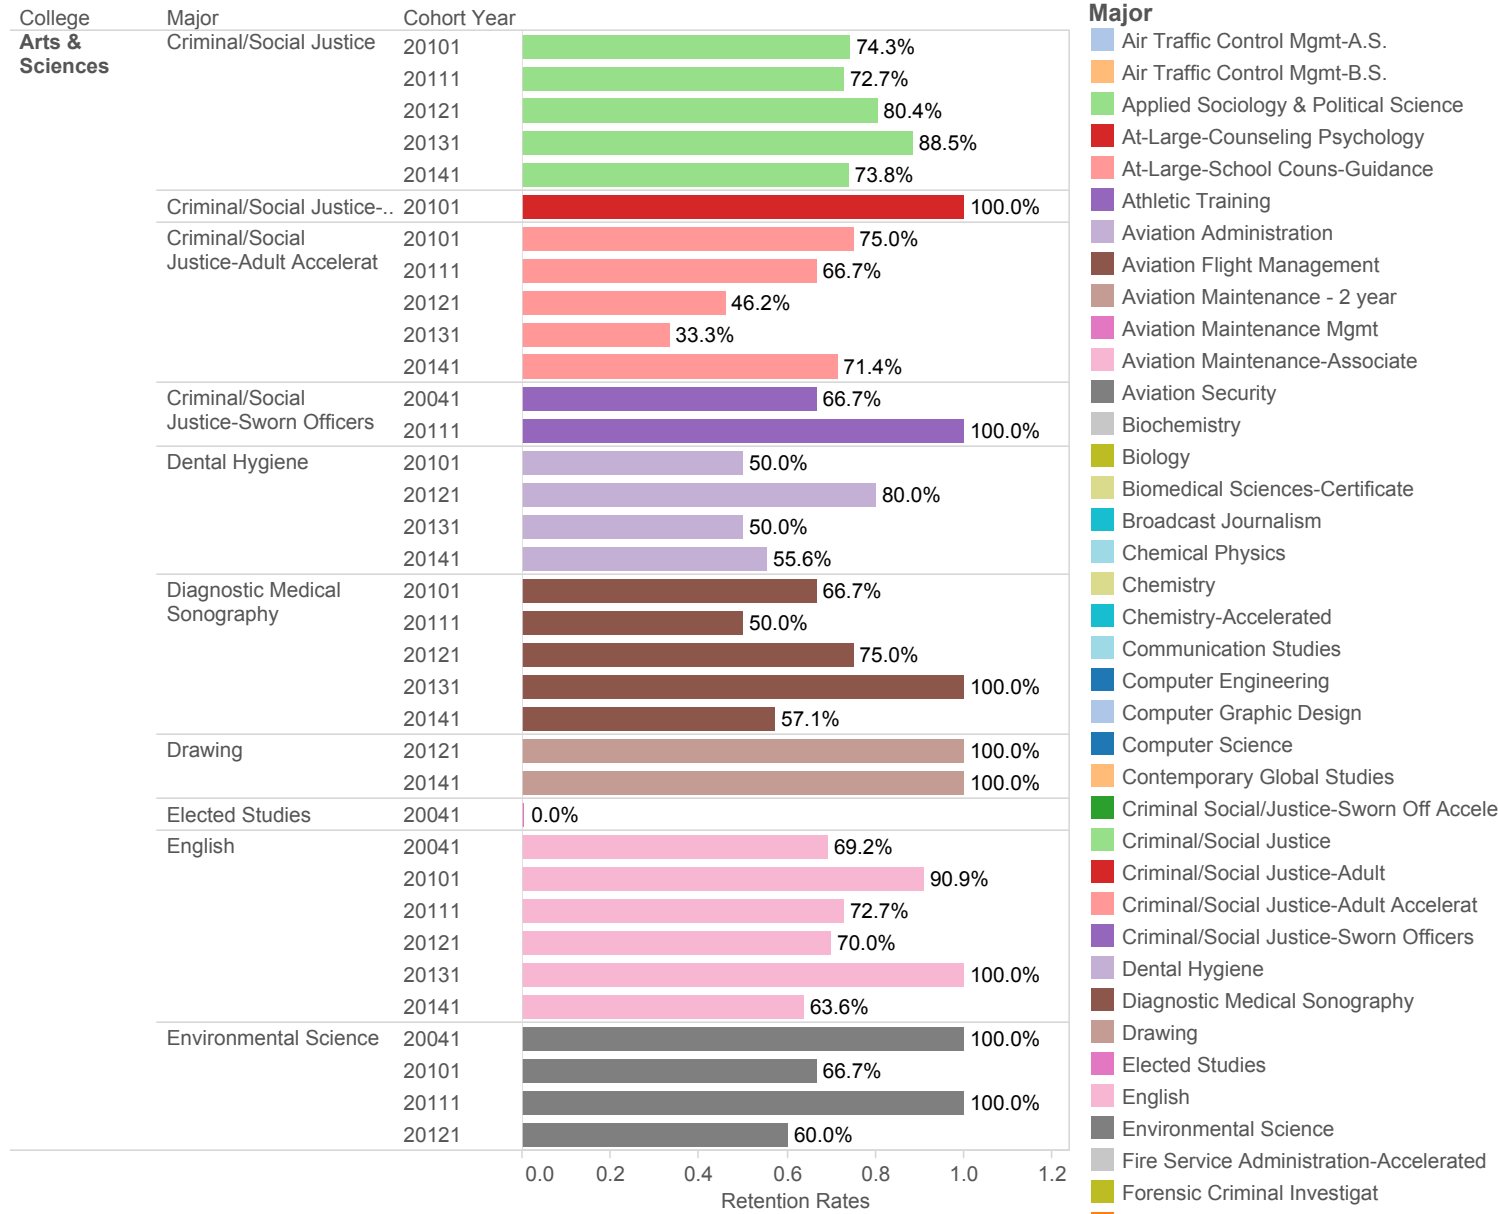

College FTFY Fall- Fall Retention Rates

RetnPercent for each Cohort Year broken down by College and Major. Color shows details about Major. The marks are labeled by RetnPercent. The data is filtered on ProgramLevel, which keeps Graduate and Undergraduate. The view is filtered on College, Major and Cohort Year. The College filter keeps Arts & Sciences. The Major filter keeps 162 of 162 members. The Cohort Year filter excludes Fall 2005, Fall 2006, Fall 2007, Fall 2008 and Fall 2009.