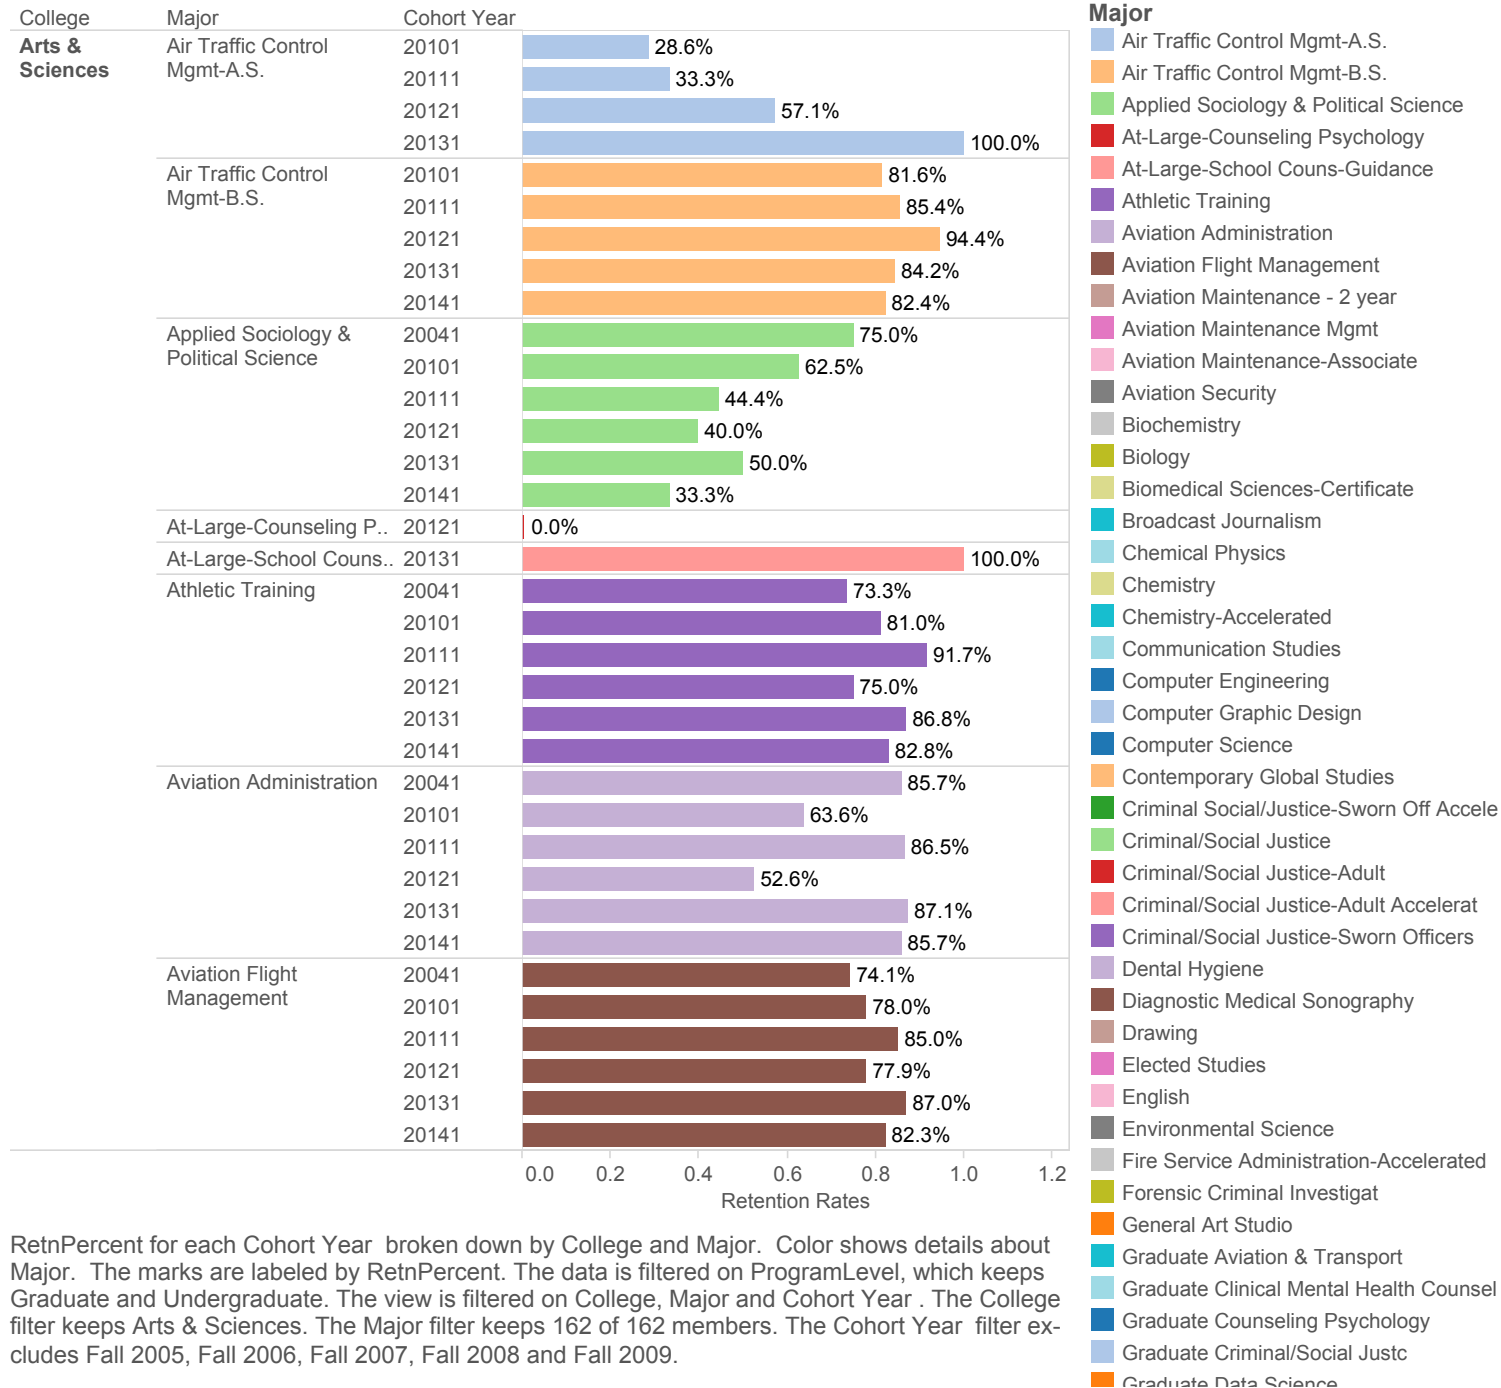

College FTFY Fall- Fall Retention Rates

RetnPercent for each Cohort Year broken down by College and Major. Color shows details about Major. The marks are labeled by RetnPercent. The data is filtered on ProgramLevel, which keeps Graduate and Undergraduate. The view is filtered on College, Major and Cohort Year. The College filter keeps Arts & Sciences. The Major filter keeps 162 of 162 members. The Cohort Year filter excludes Fall 2005, Fall 2006, Fall 2007, Fall 2008 and Fall 2009.