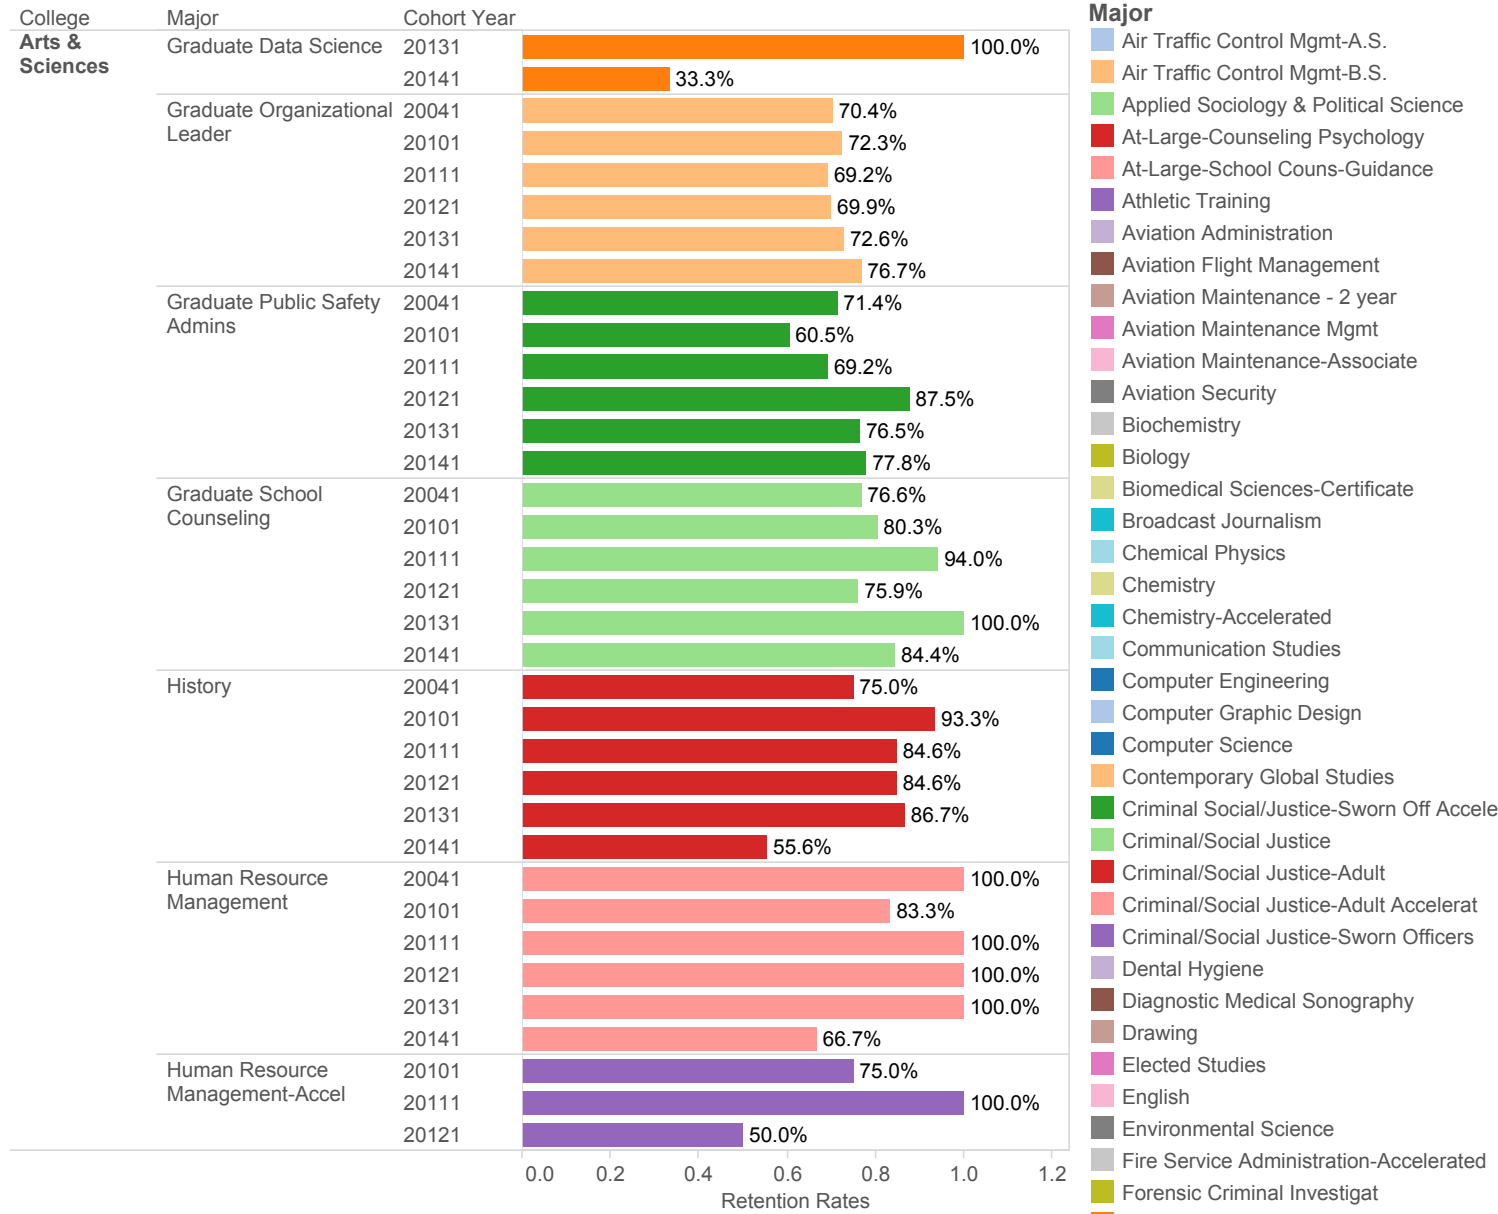

College FTFY Fall- Fall Retention Rates

RetnPercent for each Cohort Year broken down by College and Major. Color shows details about Major. The marks are labeled by RetnPercent. The data is filtered on ProgramLevel, which keeps Graduate and Undergraduate. The view is filtered on College, Major and Cohort Year. The College filter keeps Arts & Sciences. The Major filter keeps 162 of 162 members. The Cohort Year filter excludes Fall 2005, Fall 2006, Fall 2007, Fall 2008 and Fall 2009.