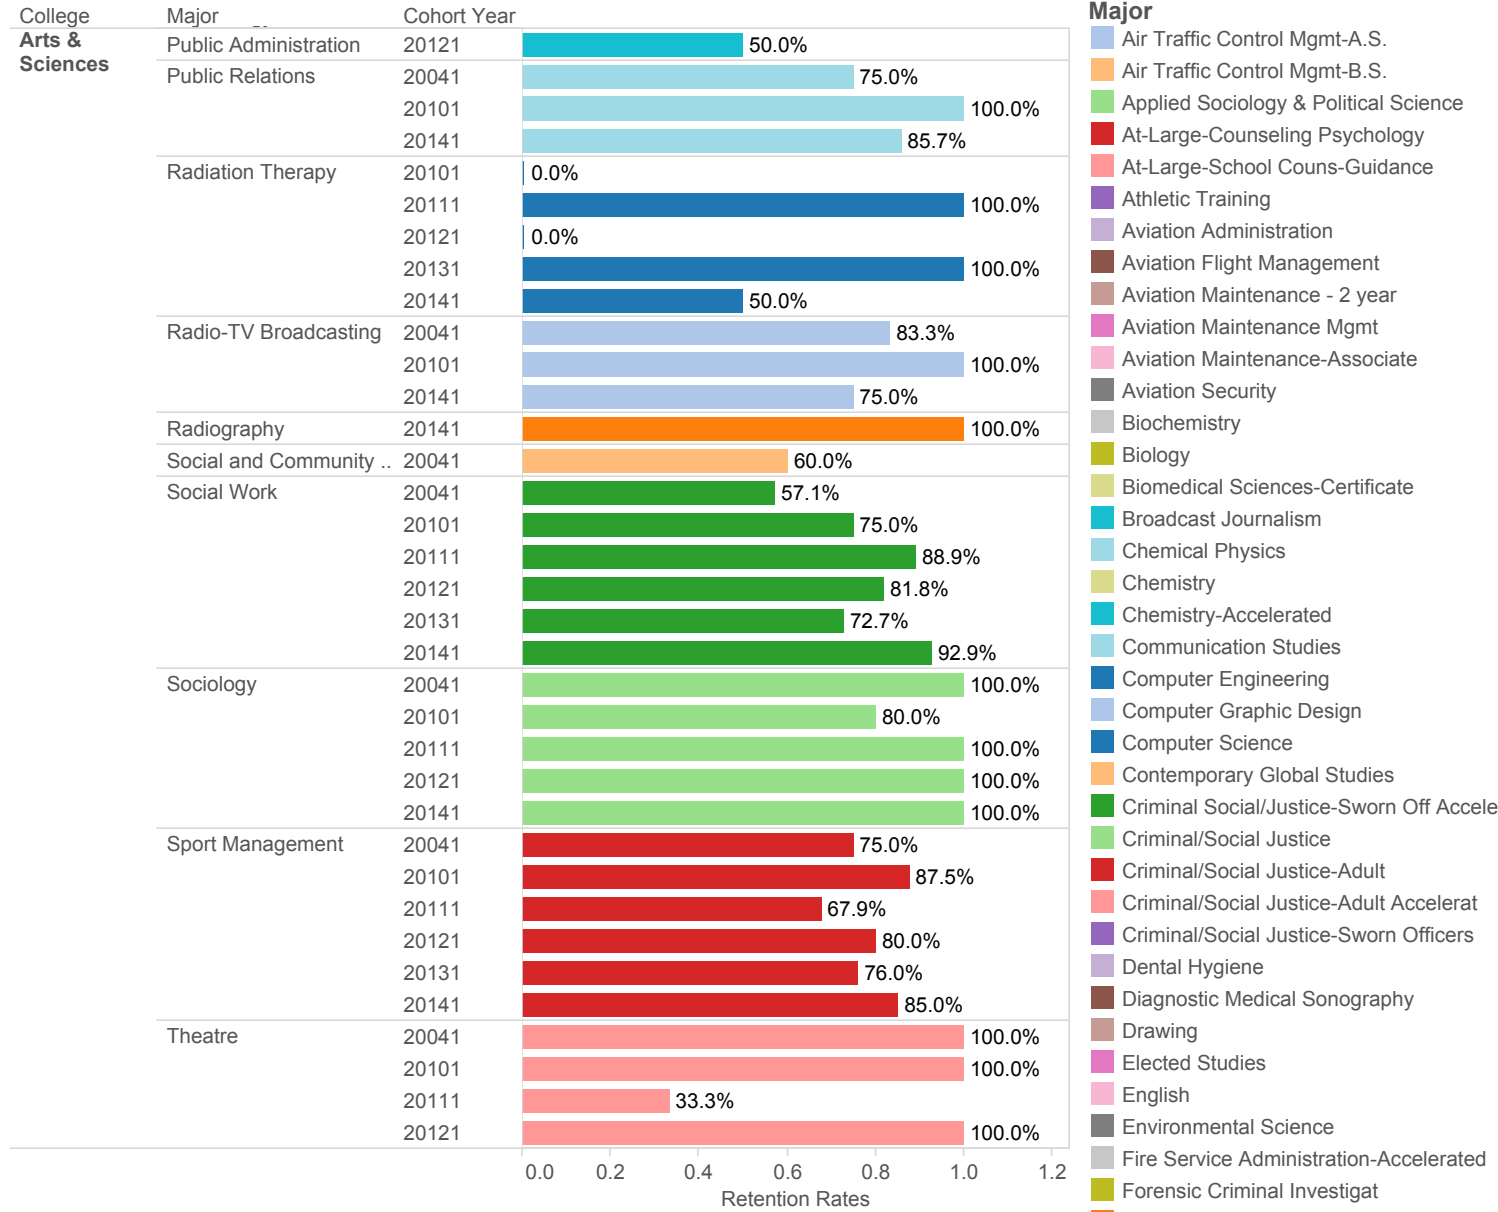

College FTFY Fall- Fall Retention Rates

RetnPercent for each Cohort Year broken down by College and Major. Color shows details about Major. The marks are labeled by RetnPercent. The data is filtered on ProgramLevel, which keeps Graduate and Undergraduate. The view is filtered on College, Major and Cohort Year. The College filter keeps Arts & Sciences. The Major filter keeps 162 of 162 members. The Cohort Year filter excludes Fall 2005, Fall 2006, Fall 2007, Fall 2008 and Fall 2009.